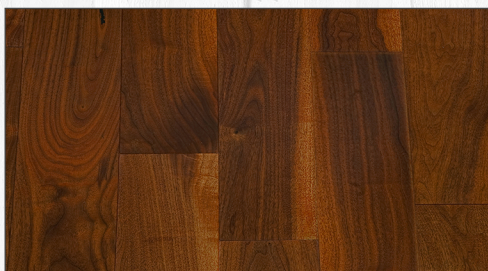

The
GARRISON®
Collection

The Garrison II® Smooth

Antique

Hickory | Natural

Hickory | Chateau

Maple | Wheat

Maple | Syrup

Maple | Chestnut

Maple Character | Natural

Maple | Espresso

Walnut | Fruitwood

Walnut | Antique

Walnut | Natural

The
GARRISON®
Collection

The Garrison II® Smooth

Natural Walnut

Contemporary & Refined

The best-selling colors from the Garrison II Distressed Series, with a more refined look and a smooth urethane finish. Planks are 5" wide with micro-bevel edges, and are offered in a broad assortment of species and colors. The high-gloss, lustrous surface of this engineered flooring contrasts beautifully with the natural character of the hardwood, and is sure to be the spotlight of your home.