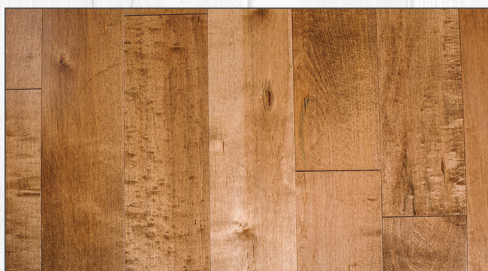

The
GARRISON®
Collection

The Garrison II® Smooth

Antique

Hickory | Natural

Hickory | Chateau

Maple | Wheat

Maple | Syrup

Maple | Chestnut

Maple Character | Natural

Maple | Espresso

Walnut | Fruitwood

Walnut | Antique

Walnut | Natural

The
GARRISON®
Collection

The Garrison II® Smooth

Natural Walnut

Chesnut

Grey

Features

Length:	Random Up to 4.5'
Width:	5"
Thickness:	9/16"
Wear Layer:	4 mm
Substrate:	Multi-ply Birch
Edge Detail:	Micro-Beveled
Face Treatment:	Smooth
Finish:	Urethane with Aluminum Oxide
Square Ft. Per Box:	17.5 sq. ft.
Weight per box:	35 lbs.
Warranty:	25 Year Residential Finish, Lifetime Residential Structural

Contemporary & Refined

The best-selling colors from the Garrison II Distressed Series, with a more refined look and a smooth urethane finish. Planks are 5" wide with micro-bevel edges, and are offered in a broad assortment of species and colors. The high-gloss, lustrous surface of this engineered flooring contrasts beautifully with the natural character of the hardwood, and is sure to be the spotlight of your home.