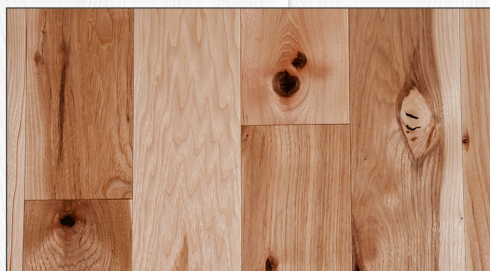

The
GARRISON®
Collection

The Garrison II® Smooth

Antique

Hickory | Natural

Hickory | Chateau

Maple | Wheat

Maple | Syrup

Maple | Chestnut

Maple Character | Natural

Maple | Espresso

Walnut | Fruitwood

Walnut | Antique

Walnut | Natural

The
GARRISON®
Collection

The Garrison II® Smooth

Natural Walnut

Chesnut

Grey

Features

Length:	Random Up to 4.5'
Width:	5"
Thickness:	9/16"
Wear Layer:	4 mm
Substrate:	Multi-ply Birch
Edge Detail:	Micro-Beveled
Face Treatment:	Smooth
Finish:	Urethane with Aluminum Oxide
Square Ft. Per Box:	17.5 sq. ft.
Weight per box:	35 lbs.
Warranty:	25 Year Residential Finish, Lifetime Residential Structural

Contemporary & Refined

The best-selling colors from the Garrison II Distressed Series, with a more refined look and a smooth urethane finish. Planks are 5" wide with micro-bevel edges, and are offered in a broad assortment of species and colors. The high-gloss, lustrous surface of this engineered flooring contrasts beautifully with the natural character of the hardwood, and is sure to be the spotlight of your home.