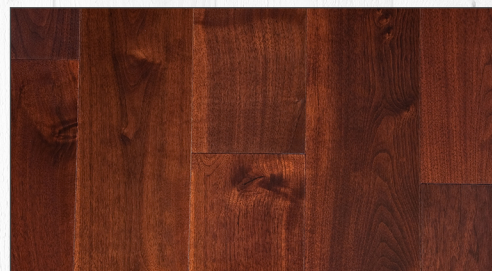

The
GARRISON®
Collection

The Garrison II® Smooth

Antique

Hickory | Natural

Hickory | Chateau

Maple | Wheat

Maple | Syrup

Maple | Chestnut

Maple Character | Natural

Maple | Espresso

Walnut | Fruitwood

Walnut | Antique

Walnut | Natural

The
GARRISON®
Collection

The Garrison II® Smooth

Natural Walnut

Chesnut

Grey

Features

Length:	Random Up to 4.5'
Width:	5"
Thickness:	9/16"
Wear Layer:	4 mm
Substrate:	Multi-ply Birch
Edge Detail:	Micro-Beveled
Face Treatment:	Smooth
Finish:	Urethane with Aluminum Oxide
Square Ft. Per Box:	17.5 sq. ft.
Weight per box:	35 lbs.
Warranty:	25 Year Residential Finish, Lifetime Residential Structural

Contemporary & Refined

The best-selling colors from the Garrison II Distressed Series, with a more refined look and a smooth urethane finish. Planks are 5" wide with micro-bevel edges, and are offered in a broad assortment of species and colors. The high-gloss, lustrous surface of this engineered flooring contrasts beautifully with the natural character of the hardwood, and is sure to be the spotlight of your home.