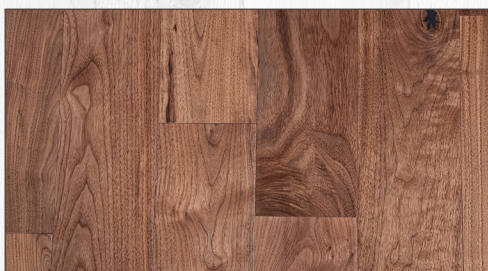

Maple Character | Natural

Maple | Espresso

Walnut | Fruitwood

Walnut | Antique

Walnut | Natural

The
GARRISON®
Collection

The Garrison II® Smooth

Natural Walnut

Chesnut

Grey

Features

Length:	Random Up to 4.5'
Width:	5"
Thickness:	9/16"
Wear Layer:	4 mm
Substrate:	Multi-ply Birch
Edge Detail:	Micro-Beveled
Face Treatment:	Smooth
Finish:	Urethane with Aluminum Oxide
Square Ft. Per Box:	17.5 sq. ft.
Weight per box:	35 lbs.
Warranty:	25 Year Residential Finish, Lifetime Residential Structural

Contemporary & Refined

The best-selling colors from the Garrison II Distressed Series, with a more refined look and a smooth urethane finish. Planks are 5" wide with micro-bevel edges, and are offered in a broad assortment of species and colors. The high-gloss, lustrous surface of this engineered flooring contrasts beautifully with the natural character of the hardwood, and is sure to be the spotlight of your home.