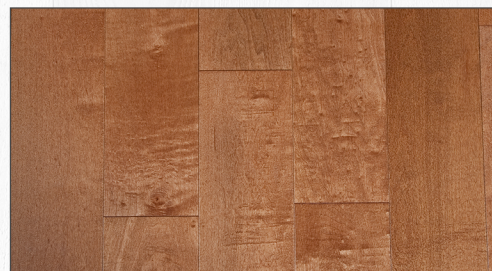

The
GARRISON®
Collection

The Garrison II® Smooth

Antique

Hickory | Natural

Hickory | Chateau

Maple | Wheat

Maple | Syrup

Maple | Chestnut

Maple Character | Natural

Maple | Espresso

Walnut | Fruitwood

Walnut | Antique

Walnut | Natural

The
GARRISON®
Collection

The Garrison II® Smooth

Natural Walnut

Chesnut

Grey

Features

Length:	Random Up to 4.5'
Width:	5"
Thickness:	9/16"
Wear Layer:	4 mm
Substrate:	Multi-ply Birch
Edge Detail:	Micro-Beveled
Face Treatment:	Smooth
Finish:	Urethane with Aluminum Oxide
Square Ft. Per Box:	17.5 sq. ft.
Weight per box:	35 lbs.
Warranty:	25 Year Residential Finish, Lifetime Residential Structural

Contemporary & Refined

The best-selling colors from the Garrison II Distressed Series, with a more refined look and a smooth urethane finish. Planks are 5" wide with micro-bevel edges, and are offered in a broad assortment of species and colors. The high-gloss, lustrous surface of this engineered flooring contrasts beautifully with the natural character of the hardwood, and is sure to be the spotlight of your home.