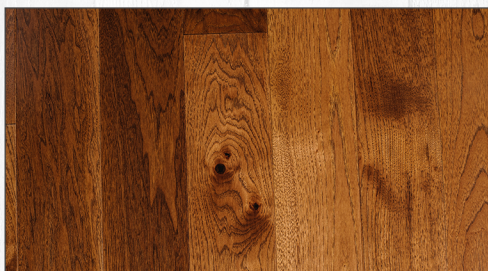

The
GARRISON®
Collection

The Garrison II® Smooth

Antique

Hickory | Natural

Hickory | Chateau

Maple | Wheat

Maple | Syrup

Maple | Chestnut

Maple Character | Natural

Maple | Espresso

Walnut | Fruitwood

Walnut | Antique

Walnut | Natural

The
GARRISON®
Collection

The Garrison II® Smooth

Natural Walnut

Chesnut

Grey

Features

Length:	Random Up to 4.5'
Width:	5"
Thickness:	9/16"
Wear Layer:	4 mm
Substrate:	Multi-ply Birch
Edge Detail:	Micro-Beveled
Face Treatment:	Smooth
Finish:	Urethane with Aluminum Oxide
Square Ft. Per Box:	17.5 sq. ft.
Weight per box:	35 lbs.
Warranty:	25 Year Residential Finish, Lifetime Residential Structural

Contemporary & Refined

The best-selling colors from the Garrison II Distressed Series, with a more refined look and a smooth urethane finish. Planks are 5" wide with micro-bevel edges, and are offered in a broad assortment of species and colors. The high-gloss, lustrous surface of this engineered flooring contrasts beautifully with the natural character of the hardwood, and is sure to be the spotlight of your home.