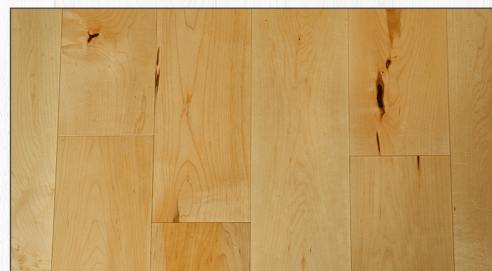

The
GARRISON®
Collection

The Garrison II® Smooth

Antique

Hickory | Natural

Hickory | Chateau

Maple | Wheat

Maple | Syrup

Maple | Chestnut

Maple Character | Natural

Maple | Espresso

Walnut | Fruitwood

Walnut | Antique

Walnut | Natural

The
GARRISON®
Collection

The Garrison II® Smooth

Natural Walnut

Chesnut

Grey

Features

Length:	Random Up to 4.5'
Width:	5"
Thickness:	9/16"
Wear Layer:	4 mm
Substrate:	Multi-ply Birch
Edge Detail:	Micro-Beveled
Face Treatment:	Smooth
Finish:	Urethane with Aluminum Oxide
Square Ft. Per Box:	17.5 sq. ft.
Weight per box:	35 lbs.
Warranty:	25 Year Residential Finish, Lifetime Residential Structural

Contemporary & Refined

The best-selling colors from the Garrison II Distressed Series, with a more refined look and a smooth urethane finish. Planks are 5" wide with micro-bevel edges, and are offered in a broad assortment of species and colors. The high-gloss, lustrous surface of this engineered flooring contrasts beautifully with the natural character of the hardwood, and is sure to be the spotlight of your home.