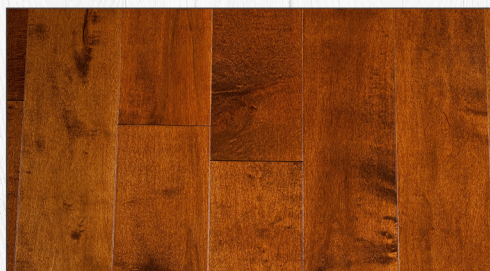

The
GARRISON®
Collection

The Garrison II® Smooth

Antique

Hickory | Natural

Hickory | Chateau

Maple | Wheat

Maple | Syrup

Maple | Chestnut

Maple Character | Natural

Maple | Espresso

Walnut | Fruitwood

Walnut | Antique

Walnut | Natural

The
GARRISON®
Collection

The Garrison II® Smooth

Natural Walnut

Chesnut

Grey

Features

Length:	Random Up to 4.5'
Width:	5"
Thickness:	9/16"
Wear Layer:	4 mm
Substrate:	Multi-ply Birch
Edge Detail:	Micro-Beveled
Face Treatment:	Smooth
Finish:	Urethane with Aluminum Oxide
Square Ft. Per Box:	17.5 sq. ft.
Weight per box:	35 lbs.
Warranty:	25 Year Residential Finish, Lifetime Residential Structural

Contemporary & Refined

The best-selling colors from the Garrison II Distressed Series, with a more refined look and a smooth urethane finish. Planks are 5" wide with micro-bevel edges, and are offered in a broad assortment of species and colors. The high-gloss, lustrous surface of this engineered flooring contrasts beautifully with the natural character of the hardwood, and is sure to be the spotlight of your home.