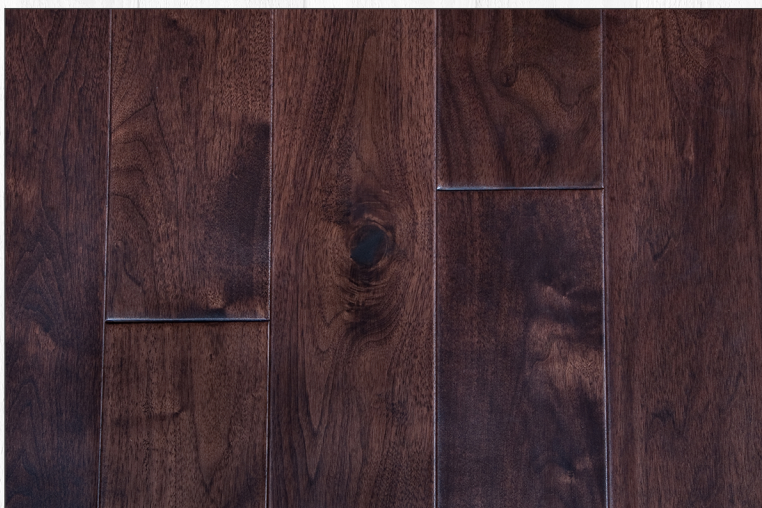

*The*  
**GARRISON®**  
*Collection*

**TIME  
INSPIRED®**

Dover

Walnut | Cambridge

Hickory | Sheffield

Walnut | Birmingham

White Oak | Dover

The  
GARRISON®  
Collection

## Features

Length:	Random Up to 4.5'
Width:	5"
Thickness:	1/2"
Wear Layer:	3.2 mm
Substrate:	Multi-ply Birch
Edge Detail:	Pillowed
Face Treatment:	Lightly Hand-Distressed
Finish:	WOCA Oil
Square Ft. Per Box:	17.5 sq. ft.
Weight per box:	30 lbs.
Warranty:	Lifetime Maintainable Finish, Lifetime Residential Structural

## Tradition That Spans The Ages

Celebrate the age-old beauty and character of authentic hardwood grain variation! This engineered hardwood floor features a thick wear layer designed to last for generations. It is milled from character grade walnut, hickory or white oak in 5", pillowed edge planks with bold colors and rich stains. This creates the perfect canvas for our oil finish and expert hand-distressing. Step back in time and give your space an antique and vintage-inspired look!

*NOTE: Hardwood flooring inherently contains natural variations in graining and colors in every plank. Over time the colors may evolve with exposure to sunlight.*