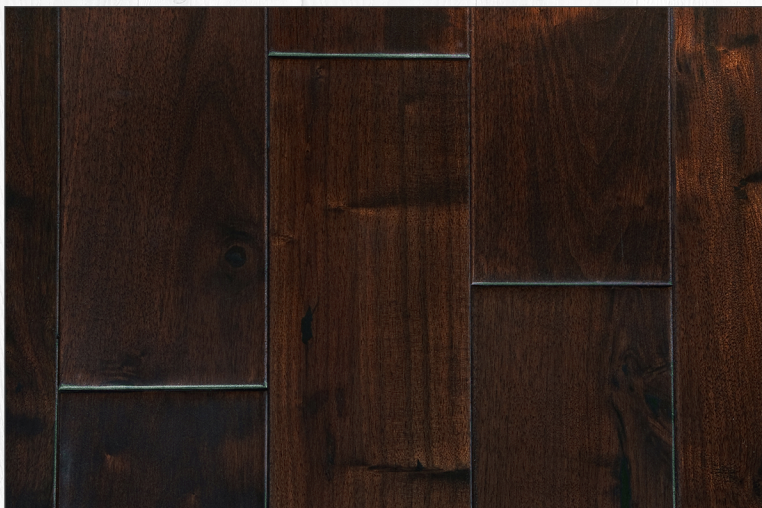

*The*  
**GARRISON®**  
*Collection*

**TIME  
INSPIRED®**

Dover

Walnut | Cambridge

Hickory | Sheffield

Walnut | Birmingham

White Oak | Dover

The  
GARRISON®  
Collection

## Features

Length:	Random Up to 4.5'
Width:	5"
Thickness:	1/2"
Wear Layer:	3.2 mm
Substrate:	Multi-ply Birch
Edge Detail:	Pillowed
Face Treatment:	Lightly Hand-Distressed
Finish:	WOCA Oil
Square Ft. Per Box:	17.5 sq. ft.
Weight per box:	30 lbs.
Warranty:	Lifetime Maintainable Finish, Lifetime Residential Structural

## Tradition That Spans The Ages

Celebrate the age-old beauty and character of authentic hardwood grain variation! This engineered hardwood floor features a thick wear layer designed to last for generations. It is milled from character grade walnut, hickory or white oak in 5", pillowed edge planks with bold colors and rich stains. This creates the perfect canvas for our oil finish and expert hand-distressing. Step back in time and give your space an antique and vintage-inspired look!

*NOTE: Hardwood flooring inherently contains natural variations in graining and colors in every plank. Over time the colors may evolve with exposure to sunlight.*