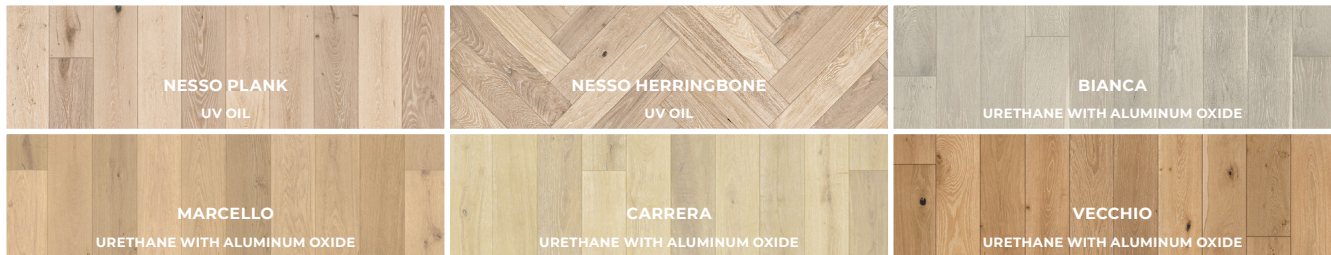

GARRISON

CARRERA

DA VINCI

This collection blurs the line between flooring and art, changing your perception of what is possible with craftsmanship and design. These exceptionally beautiful European Oak colors will find a place in the heart of every art critic with their elegant, natural tones, and superior construction. With a thick 4 mm wear layer and micro-beveled edges, each plank is constructed to look and perform, fitting a wide range of applications where style is paramount. With an inspiring range of aesthetic appeal and our ultra-durable Urethane with Aluminum Oxide finish, each color is bound to leaving a lasting impression, like the great Leonardo Da Vinci himself.

WIDTH	Herringbone: 5 inches Plank: 7-1/2 inches	CONSTRUCTION	Engineered
THICKNESS	9/16 inch	SURFACE TEXTURE	Wire-Brushed
LENGTH	Herringbone: 24-1/16 inches Plank: Mostly 6 feet	FINISH	Varies (see below)
WEAR LAYER	Herringbone: 3.0mm Plank: 4.0mm	EDGE DETAIL	Micro-Beveled
SPECIES	European Oak	WEIGHT PER BOX	Herringbone: 19.50 lbs Plank: 41.00 lbs
GRADE	Select Character	COVERAGE PER BOX	Herringbone: 10.03 sq ft Plank: 23.32 sq ft

INSTALLATION

MOULDINGS AVAILABLE

PREFINISHED STAIR TREADS AND RISERS ARE ALSO AVAILABLE AS CUSTOM ORDERS.

ESTATE

Luxurious. Elegant. Quality.

The Estate line of Garrison floors represents the pinnacle of superior construction and design in hardwood flooring. With wide plank options, stunning colors, and thick wear layers, flooring in our Estate collection is made for generations of enjoyment.