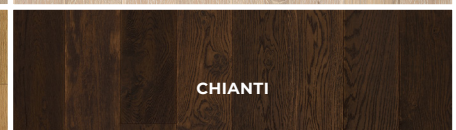

CHABLIS

CHIANTI

INSTALLATION

MOULDINGS AVAILABLE

PREFINISHED STAIR TREADS AND RISERS ARE ALSO AVAILABLE AS CUSTOM ORDERS.

CERTIFIED
CLEAN AIR GOLD

OVATION

Stylish. Modern. Innovative.

The Ovation line of Garrison floors represents a new generation of stunning engineered hardwood flooring that pushes the boundaries of what is possible with rich, contemporary colors at competitive price points that cannot be beat and a reputation that cannot be matched.

RESIDENTIAL	
LIMITED LIFETIME STRUCTURE	LIMITED 25 YEAR FINISH
COMMERCIAL	
LIMITED 10 YEAR STRUCTURE	LIMITED 5 YEAR FINISH

SCAN WITH
PHONE CAMERA FOR
IMAGES AND MORE
INFORMATION

www.garrisoncollection.com

(800) 300-5158 | info@garrisoncollection.com

Sample Variation Disclaimer: The beauty of hardwood flooring lies in natural variations in color, grain, and texture inherent in all wood products. Please expect variation in all flooring and understand that, although we color calibrate all of our photos, color may appear differently on different monitors, devices, and/or prints, and flooring will vary in hue and saturation based on differing lighting conditions. Samples that have been exposed to sunlight or naturally aged may differ slightly from the product received. Garrison accepts no liability for claims due to variations in color, grain, and/or character between samples and your installed floor. INSTALLATION IS ACCEPTANCE.

Product Disclaimer: All measurements are nominal. Wear layer refers to top layer thickness prior to treatment. Wire-brushing and/or distressing may marginally affect wear layer thickness. All boxes include starter boards.

Order Disclaimer: We recommend buying all flooring at the same time for your project. Otherwise, we cannot guarantee matching flooring if adding to an order. In the event additional flooring needs to be ordered, flooring may differ in color, grain, texture, and/or size due to inherent variations in natural wood products. When ordering, always factor in at least one full box for any/all unforeseen damage that may occur during the life of your floor. Please consider and allow for a waste factor of 3-5% on normal layouts and 5-10% on detailed layouts such as 45-degree angles, patterns, border work, etc. Please also include end joint stagger and note that minor imperfections are to be cut off prior to installation.

Installation Disclaimer: This flooring must be installed in accordance to our Installation Instructions, included in all cartons of our flooring. More detailed Installation Instructions can be found on our website at garrisoncollection.com. Improper installation will void your warranty.