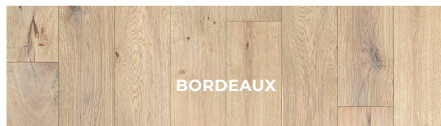

GARRISON

CHABLIS

VINEYARD

Inspired by the lush and verdant vines of the Loire Valley in France, this collection of European Oak colors will satisfy those with even the most discerning of tastes. Like a bottle of red or white wine, each color in this collection is the combination of the fruits of nature and the expertise of craft. Constructed from European Oak sourced from our best mills and crafted into wide planks up to seven feet long with ultra-durable 3 mm wear layers and micro-beveled edges, these floors are made to last. With a light wire-brush and Urethane with Aluminum Oxide finish, these floors will impress, satisfy, and age like fine wine.

WIDTH	8-5/8 inches	CONSTRUCTION	Engineered
THICKNESS	9/16 inch	SURFACE TEXTURE	Wire-Brushed
LENGTH	Mostly 7 feet	FINISH	Urethane with Aluminum Oxide
WEAR LAYER	3.0 mm	EDGE DETAIL	Micro-Beveled
SPECIES	European Oak	WEIGHT PER BOX	38 lbs
GRADE	Select Character	COVERAGE PER BOX	20.84 sq ft