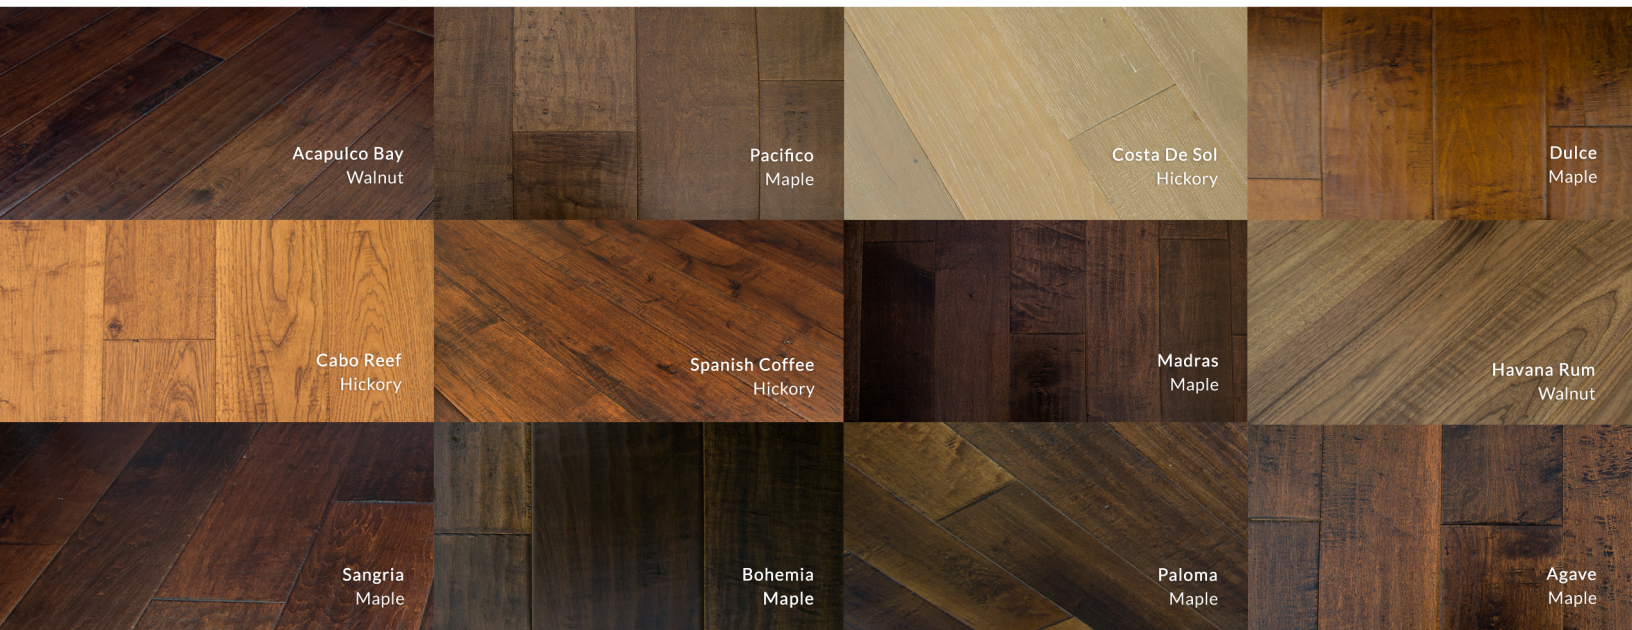

Substrate: Multi-Ply Birch

Finish: Urethane with Aluminum Oxide

Installation Methods:

Nail, Staple, Glue Down, Float

Mouldings Available:

Baby Threshold, Base Shoe, Nosing,
Reducer, Stair Riser, Stair Tread, T-Moulding

Our hardwood flooring artisans use a plethora of time-tested tools and techniques to hand craft each unique plank. The rustic floorboards feature a distressed face treatment accentuated with chatter, which contributes to its lived-in look.

The hand distressed planks feature a 2.4 mm wear layer, finished with our signature 9 coats of ultra-durable urethane with aluminum oxide.

Best of all, this value-oriented flooring comes at an astonishingly low price, unheard of for luxury, wide plank flooring. With twelve magnificent colors and three species to choose from, you are guaranteed to add warm, worldly charm to your space.

NOTE: Hardwood flooring inherently contains natural variations in graining and colors in every plank. Over time the colors may evolve with exposure to sunlight.

Due to the natural variations of color and grain patterns inherent in wood, our flooring products will vary from plank to plank and may be slightly different than this sample.