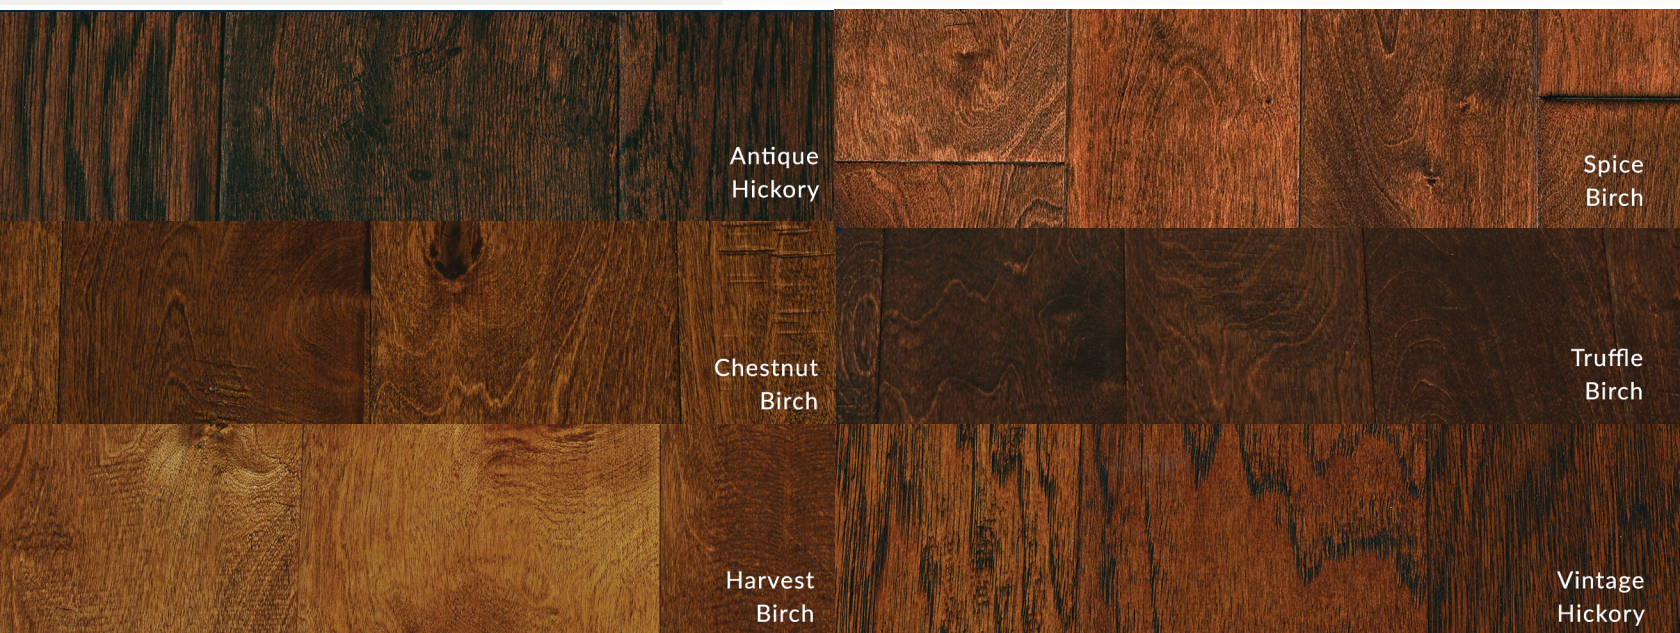

Grade: Select Character

Substrate: Multi-Ply Birch

Finish: Urethane with Aluminum Oxide

Installation Methods:

Nail, Staple, Glue Down, Float

Mouldings Available:

Baby Threshold, Base Shoe, Nosing, Reducer, Stair Riser, Stair Tread, T-Moulding

Residential Warranty:

Lifetime Structure,
25 Year Finish

Commercial Warranty:

10 Year Structure,
5 Year Finish

Edge Detail: Hand-Scraped Beveled

This value conscious, Select Character grade line is packed with style, quality, and splendor. Each 5" engineered plank is heavily hand-distressed with a hand-scraped bevel, and hand-finished with occasional chatter for the ultimate unique look.

It is available in six of our most popular colors with a lasting urethane finish. You won't find the same level of quality and durability at this affordable price point!

Antique
Hickory

Spice
Birch

Chestnut
Birch

Truffle
Birch

Harvest
Birch

Vintage
Hickory

Due to the natural variations of color and grain patterns inherent in wood, our flooring products will vary from plank to plank and may be slightly different than the sample.