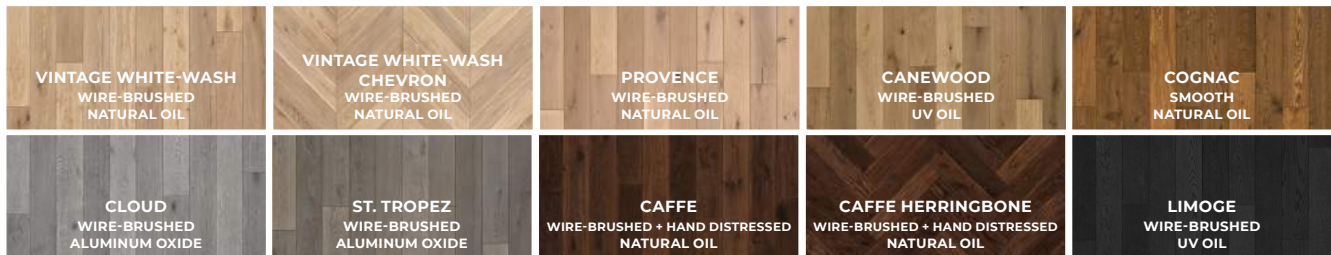

GARRISON

CAFFE HERRINGBONE

FRENCH CONNECTION

From pastoral countrysides to bustling Parisian streets, a rich history of romance in the modern world comes alive with French Connection. Made exclusively from European Oak, this collection offers a broad spectrum of stunning colors in both Oil and Urethane with Aluminum Oxide finishes. With balanced widths, exceptionally thick wear layers, and some colors available with complementing patterned options, flooring in this collection achieves a natural yet elegant look that is as beautiful as any French love story.

WIDTH	Herringbone & Chevron: 5 inches Plank: 7 inches	CONSTRUCTION	Engineered
THICKNESS	5/8 inch	SURFACE TEXTURE	Varies (see below)
LENGTH	Herringbone & Chevron: 24-1/16 inches Plank: Mostly 6 feet	FINISH	Varies (see below)
WEAR LAYER	4.0 mm	EDGE DETAIL	Micro-Beveled
SPECIES	European Oak	WEIGHT PER BOX	Herringbone & Chevron: 19.50 lbs Plank: 44 lbs
GRADE	Select Character	COVERAGE PER BOX	Herringbone & Chevron: 10.03 sq ft Plank: 20.70 sq ft

INSTALLATION

MOULDINGS AVAILABLE

PREFINISHED STAIR TREADS AND RISERS ARE ALSO AVAILABLE AS CUSTOM ORDERS.

ESTATE

Luxurious. Elegant. Quality.

The Estate line of Garrison floors represents the pinnacle of superior construction and design in hardwood flooring. With wide plank options, stunning colors, and thick wear layers, flooring in our Estate collection is made for generations of enjoyment.